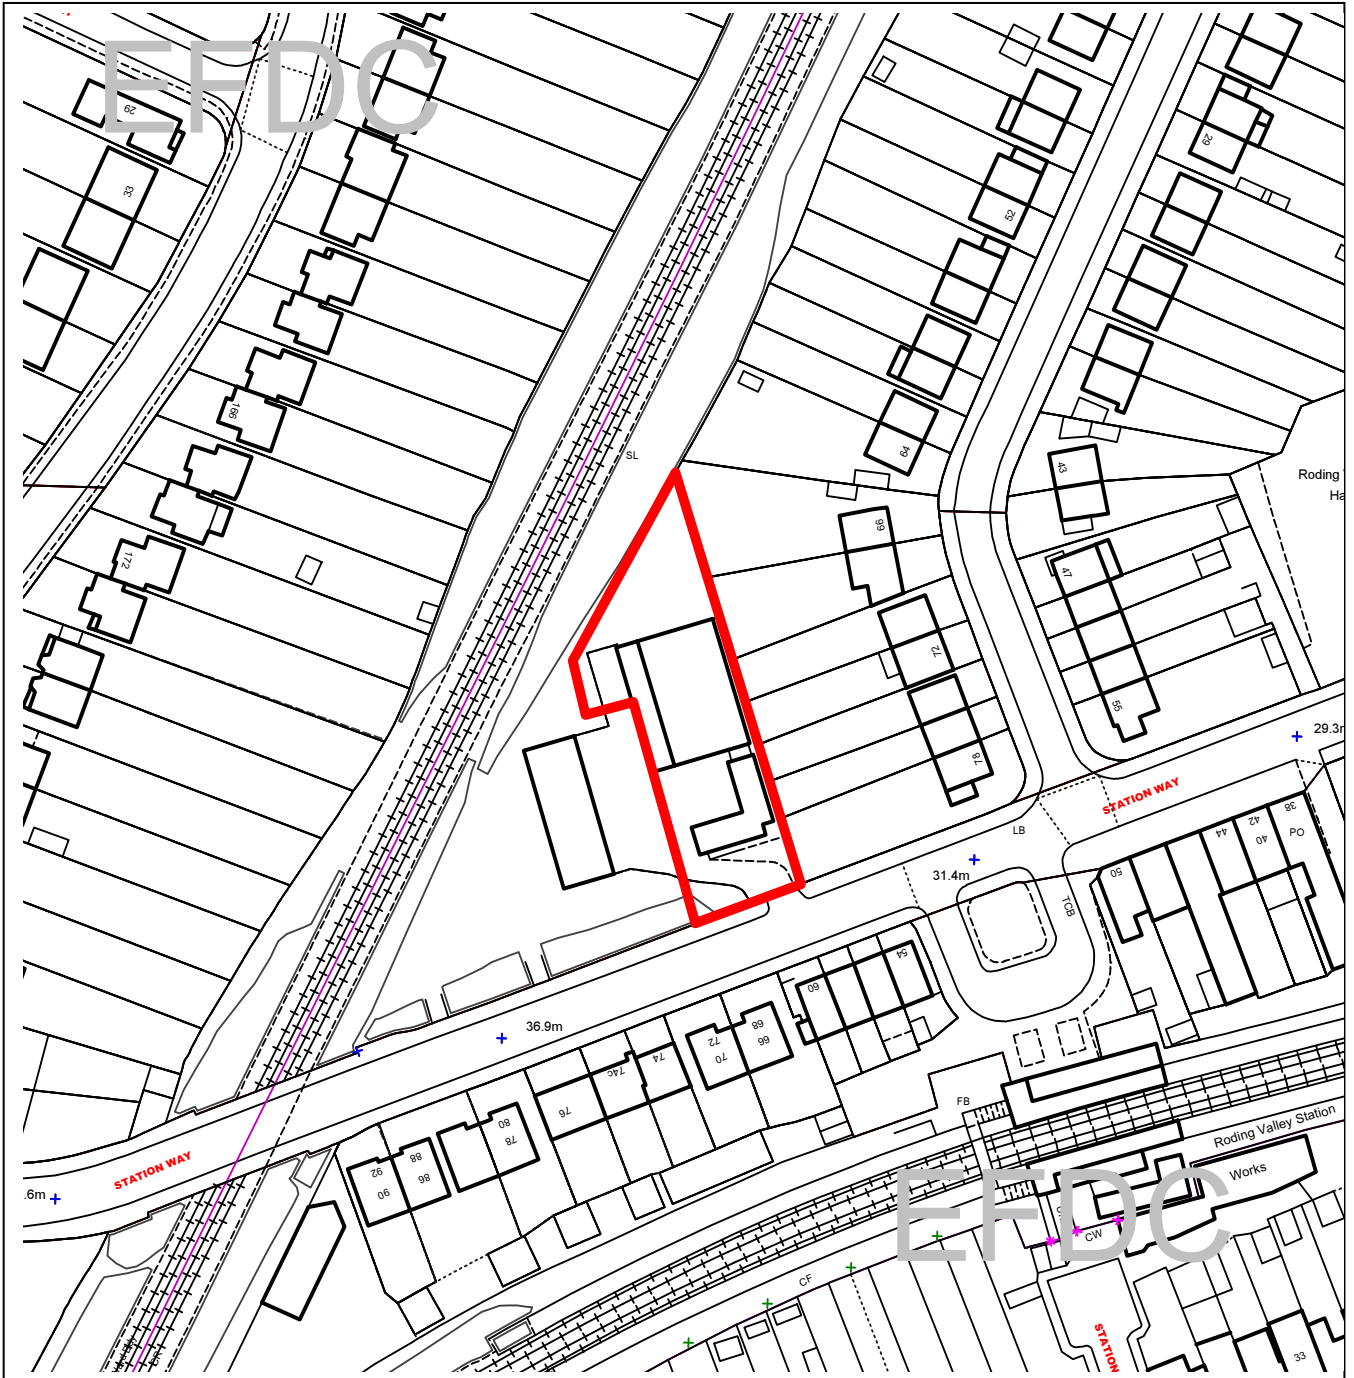

Epping Forest District Council

AGENDA ITEM NUMBER 4

Unauthorised reproduction infringes Crown Copyright and may lead to prosecution or civil proceedings.

Contains Ordnance Survey Data. © Crown Copyright 2013 EFDC License No: 100018534

Contains Royal Mail Data. © Royal Mail Copyright & Database Right 2013

Application Number:	EPF/2696/13
Site Name:	Former Electrical Substation Station Way, Buckhurst Hill, IG9
Scale of Plot:	1/1250